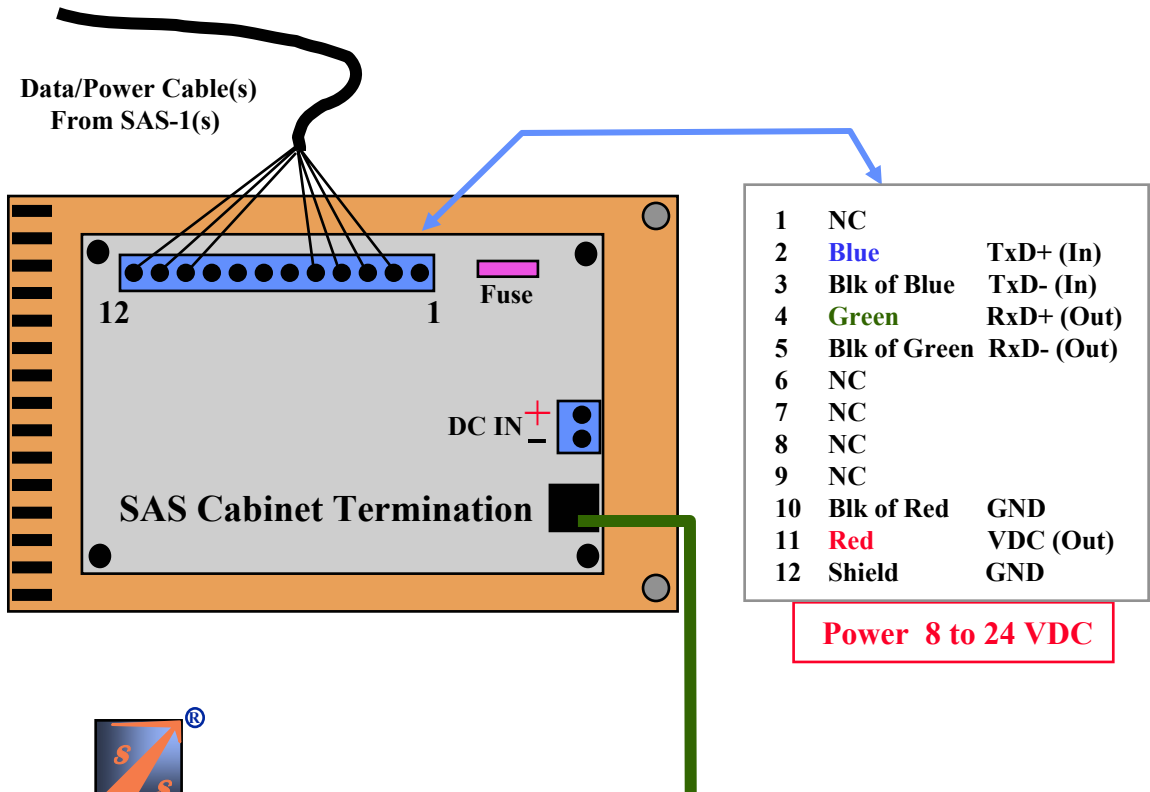

SAS-CT/SAS-RI Cabinet Connections Diagram (Type 170)

RF Modem Cabinet Connections Diagram (Type 170)

SmarTek Systems®

410-315-9727

gpieper@erols.com

www.smarteksys.com

RF Modem Interface To SAS-RI (RJA) Cable
(For Operation)

RF Modem Interface To PC Comm Port Cable
(For Setup)

SAS-JB/SAS-CT Multi-Sensor Sharing Home Run

SmarTek Systems®

410-315-9727
 gpieper@erols.com
 www.smarteksys.com

SAS-CT To SAS-RI (RJ45) Cable
 (For Operation)

SAS-CT To PC Comm Port Cable
 (For Setup)