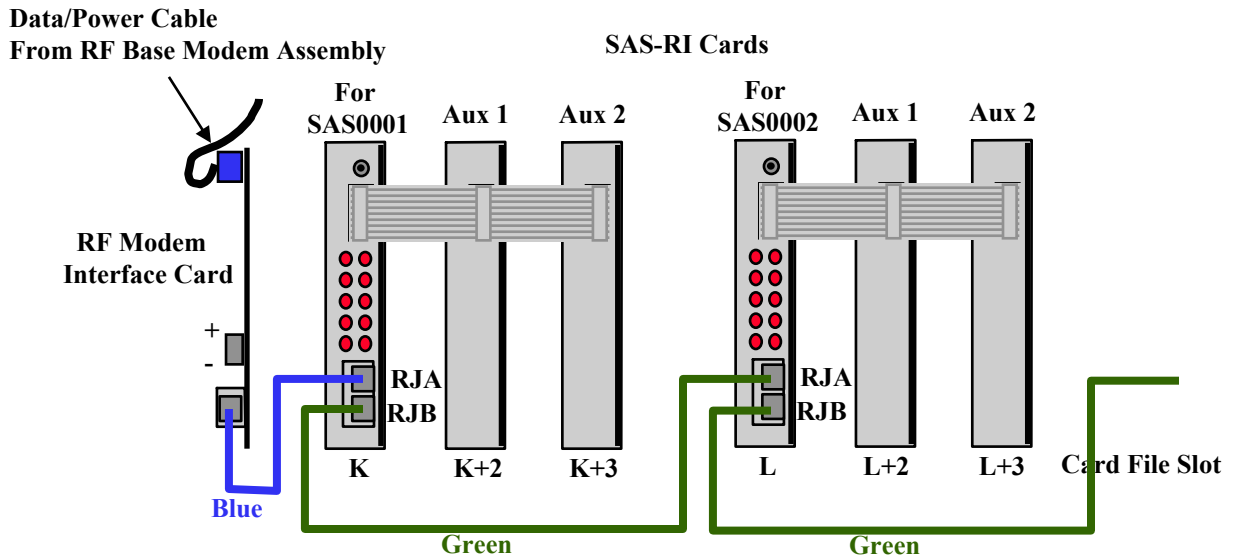

SAS-CT/SAS-RI Cabinet Connections Diagram (Type 170)

RF Modem Cabinet Connections Diagram (Type 170)

SmarTek Systems®

410-315-9727

gpieper@erols.com

www.smarteksys.com

RF Modem Interface To SAS-RI (RJA) Cable
(For Operation)

RF Modem Interface To PC Comm Port Cable
(For Setup)

SAS-JB/SAS-CT Multi-Sensor Sharing Home Run

SmarTek Systems®

410-315-9727
 gpieper@erols.com
 www.smarteksys.com

SAS-CT To SAS-RI (RJ45) Cable
 (For Operation)

SAS-CT To PC Comm Port Cable
 (For Setup)