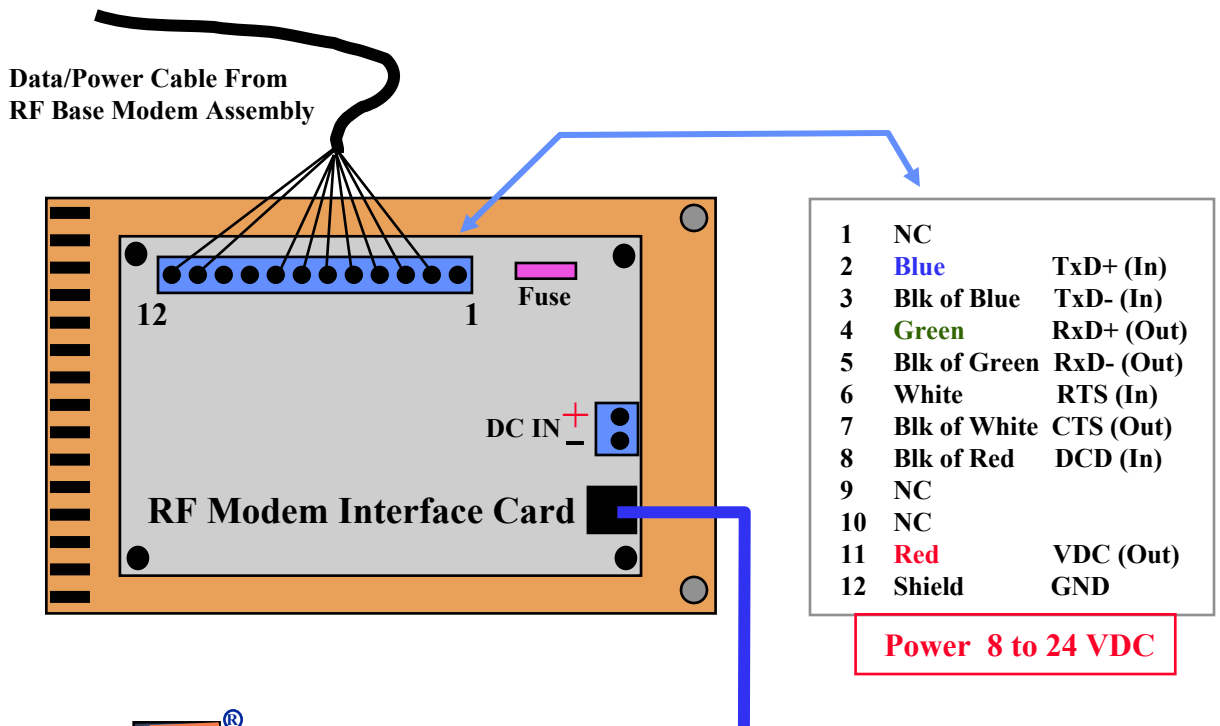

SAS-CT/SAS-RI Cabinet Connections Diagram (Type 170)

RF Modem Cabinet Connections Diagram (Type 170)

SmarTek Systems®

410-315-9727

gpieper@erols.com

www.smarteksys.com

RF Modem Interface To SAS-RI (RJA) Cable
(For Operation)

RF Modem Interface To PC Comm Port Cable
(For Setup)

SAS-JB/SAS-CT Multi-Sensor Sharing Home Run

SmarTek Systems®

410-315-9727
 gpieper@erols.com
 www.smarteksys.com

SAS-CT To SAS-RI (RJ45) Cable
 (For Operation)

SAS-CT To PC Comm Port Cable
 (For Setup)