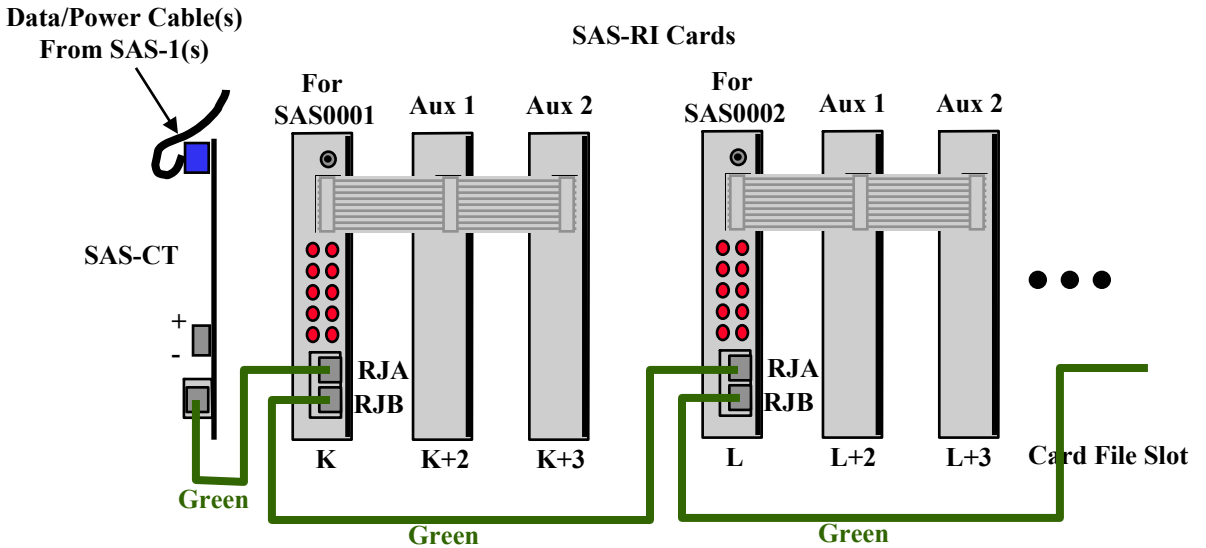

SAS-CT/SAS-RI Cabinet Connections Diagram (Type 170)

RF Modem Cabinet Connections Diagram (Type 170)

SmarTek Systems®

410-315-9727

gpieper@erols.com

www.smarteksys.com

RF Modem Interface To SAS-RI (RJA) Cable
(For Operation)

RF Modem Interface To PC Comm Port Cable
(For Setup)

SAS-JB/SAS-CT Multi-Sensor Sharing Home Run

SmarTek Systems®

410-315-9727
 gpieper@erols.com
 www.smarteksys.com

SAS-CT To SAS-RI (RJ45) Cable
 (For Operation)

SAS-CT To PC Comm Port Cable
 (For Setup)