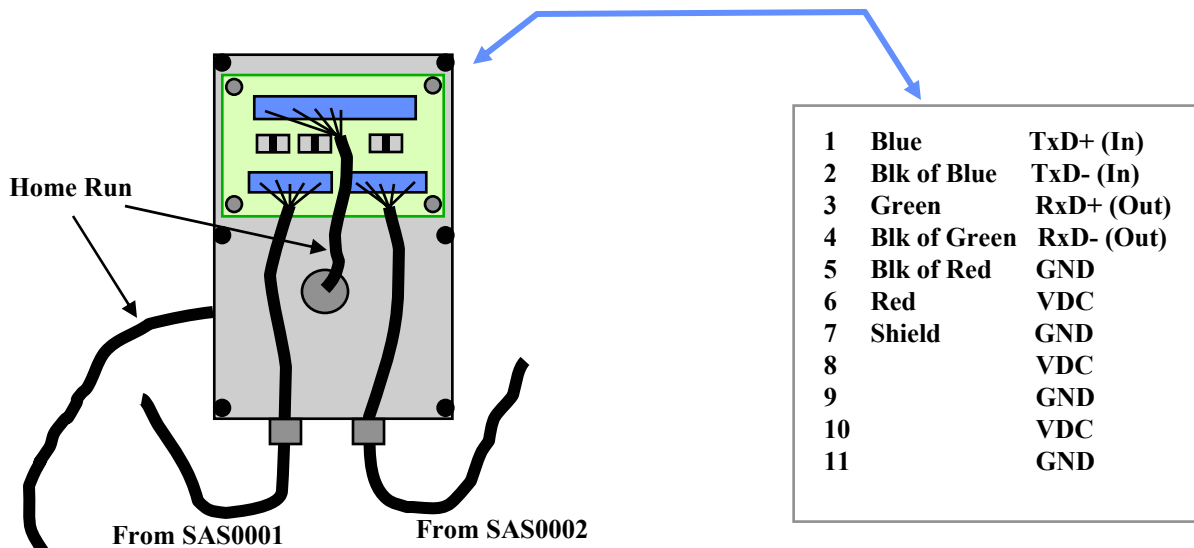

SAS-CT/SAS-RI Cabinet Connections Diagram (Type 170)

RF Modem Cabinet Connections Diagram (Type 170)

SmarTek Systems®

410-315-9727

gpieper@erols.com

www.smarteksys.com

RF Modem Interface To SAS-RI (RJA) Cable
(For Operation)

RF Modem Interface To PC Comm Port Cable
(For Setup)

SAS-JB/SAS-CT Multi-Sensor Sharing Home Run

SmarTek Systems®

410-315-9727
 gpieper@erols.com
 www.smarteksys.com

SAS-CT To SAS-RI (RJ45) Cable
 (For Operation)

SAS-CT To PC Comm Port Cable
 (For Setup)