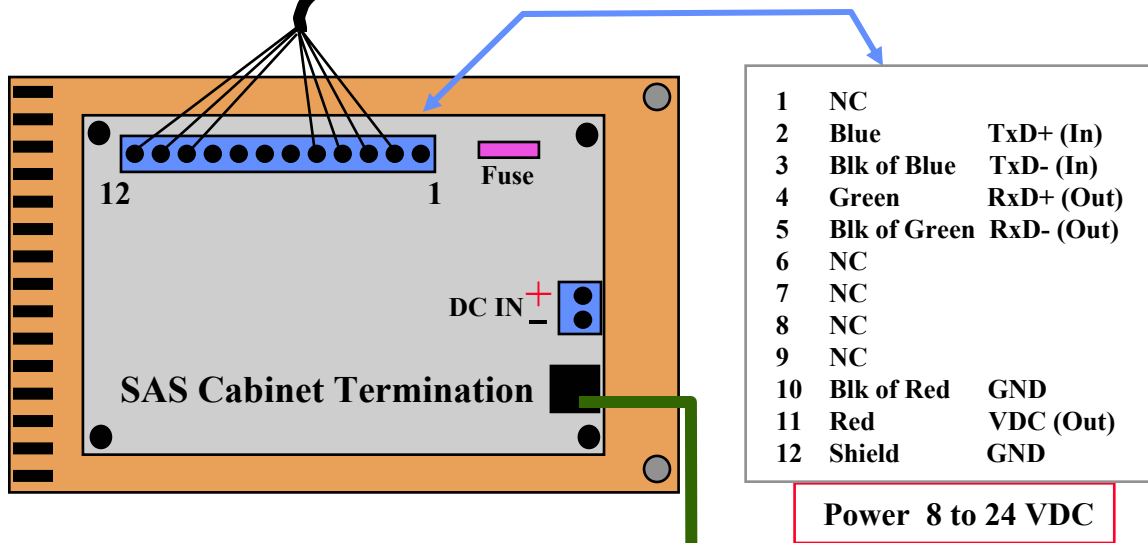

SAS-CT/SAS-RI Cabinet Connections Diagram (Type 170)

RF Modem Cabinet Connections Diagram (Type 170)

SmarTek Systems®

410-315-9727

gpieper@erols.com

www.smarteksys.com

RF Modem Interface To SAS-RI (RJA) Cable
(For Operation)

RF Modem Interface To PC Comm Port Cable
(For Setup)

SAS-JB/SAS-CT Multi-Sensor Sharing Home Run

SmarTek Systems®

410-315-9727
 gpieper@erols.com
 www.smarteksys.com

SAS-CT To SAS-RI (RJ45) Cable
 (For Operation)

SAS-CT To PC Comm Port Cable
 (For Setup)